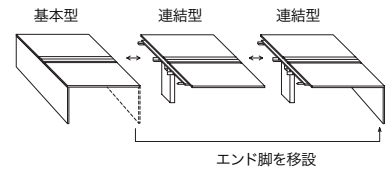

両面タイプ
(パネル脚)

■連結方法

エンド脚を移設

D1400 タイプ

■基本型

外寸法	品番	価格							
		-WH / -WS / -WSO	-WCA / -BH / -BS	-BSO / -BCA	-WMW / -WWN	-WBT / -BMW	-BWN / -BBT	-WHP / -WSP / -WMWP	-WWNP / -BHP / -BSP
W1000×H720	MF1014K-□	¥210,300	¥219,900	¥235,900	¥249,500	¥235,500	¥235,500	¥249,500	¥235,500
W1200×H720	MF1214K-□	¥223,900	¥235,900	¥252,200	¥274,400	¥252,200	¥274,400	¥274,400	¥274,400
W1400×H720	MF1414K-□	¥237,700	¥252,200	¥268,000	¥288,300	¥268,000	¥288,300	¥288,300	¥288,300
W1600×H720	MF1614K-□	¥251,200	¥268,000	¥280,900	¥299,500	¥280,900	¥299,500	¥299,500	¥299,500
W1800×H720	MF1814K-□	¥261,700	¥280,900	¥293,900	¥320,400	¥293,900	¥320,400	¥320,400	¥320,400
W2000×H720	MF2014K-□	¥272,400	¥293,900	¥313,300	¥338,800	¥313,300	¥338,800	¥338,800	¥338,800
W2400×H720	MF2414K-□	¥288,200	¥313,300			¥313,300			¥338,800

※「基本型」に「連結型」を最大W9600mm迄増連することが可能です。

■連結型

外寸法	品番	価格							
		-WH / -WS / -WSO	-WCA / -BH / -BS	-BSO / -BCA	-WMW / -WWN	-WBT / -BMW	-BWN / -BBT	-WHP / -WSP / -WMWP	-WWNP / -BHP / -BSP
W1000×H720	MF1014R-□	¥138,100	¥147,800	¥163,300	¥163,300	¥147,800	¥163,300	¥163,300	¥163,300
W1200×H720	MF1214R-□	¥156,100	¥168,000	¥181,600	¥181,600	¥168,000	¥181,600	¥181,600	¥181,600
W1400×H720	MF1414R-□	¥174,200	¥188,700	¥210,900	¥210,900	¥188,700	¥210,900	¥210,900	¥210,900
W1600×H720	MF1614R-□	¥192,500	¥209,300	¥229,600	¥229,600	¥209,300	¥229,600	¥229,600	¥229,600
W1800×H720	MF1814R-□	¥203,000	¥222,100	¥240,800	¥240,800	¥222,100	¥240,800	¥240,800	¥240,800
W2000×H720	MF2014R-□	¥213,600	¥235,200	¥261,600	¥261,600	¥235,200	¥261,600	¥261,600	¥261,600
W2400×H720	MF2414R-□	¥229,600	¥254,700	¥280,300	¥280,300	¥254,700	¥280,300	¥280,300	¥280,300