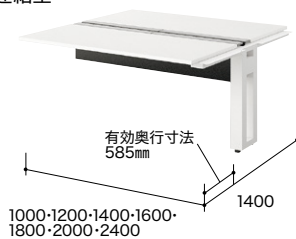

両面タイプ
(パネル脚)

■連結方法

エンド脚を移設

D1400 タイプ

■基本型

外寸法	品番	価格							
		-WH / -WS / -WSO	-WCA / -BH / -BS	-BSO / -BCA	-WMW / -WWN	-WBT / -BMW	-BWN / -BBT	-WHP / -WSP / -WMWP	-WWNP / -BHP / -BSP
W1000×H720	MF1014K-□	¥210,300	¥219,900	¥235,900	¥249,500	¥235,500	¥235,500	¥249,500	¥235,500
W1200×H720	MF1214K-□	¥223,900	¥235,900	¥252,200	¥274,400	¥252,200	¥274,400	¥274,400	¥274,400
W1400×H720	MF1414K-□	¥237,700	¥252,200	¥268,000	¥288,300	¥268,000	¥288,300	¥288,300	¥288,300
W1600×H720	MF1614K-□	¥251,200	¥268,000	¥280,900	¥299,500	¥280,900	¥299,500	¥299,500	¥299,500
W1800×H720	MF1814K-□	¥261,700	¥280,900	¥293,900	¥320,400	¥293,900	¥320,400	¥320,400	¥320,400
W2000×H720	MF2014K-□	¥272,400	¥293,900	¥313,300	¥338,800	¥313,300	¥338,800	¥338,800	¥338,800
W2400×H720	MF2414K-□	¥288,200	¥313,300			¥313,300			¥338,800

※「基本型」に「連結型」を最大W9600mm迄増連することが可能です。

■連結型

外寸法	品番	価格							
		-WH / -WS / -WSO	-WCA / -BH / -BS	-BSO / -BCA	-WMW / -WWN	-WBT / -BMW	-BWN / -BBT	-WHP / -WSP / -WMWP	-WWNP / -BHP / -BSP
W1000×H720	MF1014R-□	¥138,100	¥147,800	¥163,300	¥163,300	¥147,800	¥163,300	¥163,300	¥163,300
W1200×H720	MF1214R-□	¥156,100	¥168,000	¥181,600	¥181,600	¥168,000	¥181,600	¥181,600	¥181,600
W1400×H720	MF1414R-□	¥174,200	¥188,700	¥210,900	¥210,900	¥188,700	¥210,900	¥210,900	¥210,900
W1600×H720	MF1614R-□	¥192,500	¥209,300	¥229,600	¥229,600	¥209,300	¥229,600	¥229,600	¥229,600
W1800×H720	MF1814R-□	¥203,000	¥222,100	¥240,800	¥240,800	¥222,100	¥240,800	¥240,800	¥240,800
W2000×H720	MF2014R-□	¥213,600	¥235,200	¥261,600	¥261,600	¥235,200	¥261,600	¥261,600	¥261,600
W2400×H720	MF2414R-□	¥229,600	¥254,700	¥280,300	¥280,300	¥254,700	¥280,300	¥280,300	¥280,300