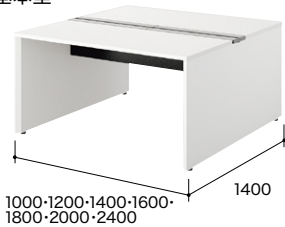

両面タイプ
(パネル脚)

■連結方法

エンド脚を移設

D1400 タイプ

■基本型

外寸法	品番	価格							
		-WH / -WS / -WSO	-WCA / -BH / -BS	-BSO / -BCA	-WMW / -WWN	-WBT / -BMW	-BWN / -BBT	-WHP / -WSP / -WMWP	-WWNP / -BHP / -BSP
W1000×H720	MF1014K-□	¥210,300	¥219,900	¥235,900	¥249,500	¥235,500	¥235,500	¥249,500	¥235,500
W1200×H720	MF1214K-□	¥223,900	¥235,900	¥252,200	¥274,400	¥252,200	¥274,400	¥274,400	¥274,400
W1400×H720	MF1414K-□	¥237,700	¥252,200	¥268,000	¥288,300	¥268,000	¥288,300	¥288,300	¥288,300
W1600×H720	MF1614K-□	¥251,200	¥268,000	¥280,900	¥299,500	¥280,900	¥299,500	¥299,500	¥299,500
W1800×H720	MF1814K-□	¥261,700	¥280,900	¥293,900	¥320,400	¥293,900	¥320,400	¥320,400	¥320,400
W2000×H720	MF2014K-□	¥272,400	¥293,900	¥313,300	¥338,800	¥313,300	¥338,800	¥338,800	¥338,800
W2400×H720	MF2414K-□	¥288,200	¥313,300			¥313,300			¥338,800

※「基本型」に「連結型」を最大W9600mm迄増連することが可能です。

■連結型

外寸法	品番	価格							
		-WH / -WS / -WSO	-WCA / -BH / -BS	-BSO / -BCA	-WMW / -WWN	-WBT / -BMW	-BWN / -BBT	-WHP / -WSP / -WMWP	-WWNP / -BHP / -BSP
W1000×H720	MF1014R-□	¥138,100	¥147,800	¥163,300	¥163,300	¥147,800	¥163,300	¥163,300	¥163,300
W1200×H720	MF1214R-□	¥156,100	¥168,000	¥181,600	¥181,600	¥168,000	¥181,600	¥181,600	¥181,600
W1400×H720	MF1414R-□	¥174,200	¥188,700	¥210,900	¥210,900	¥188,700	¥210,900	¥210,900	¥210,900
W1600×H720	MF1614R-□	¥192,500	¥209,300	¥229,600	¥229,600	¥209,300	¥229,600	¥229,600	¥229,600
W1800×H720	MF1814R-□	¥203,000	¥222,100	¥240,800	¥240,800	¥222,100	¥240,800	¥240,800	¥240,800
W2000×H720	MF2014R-□	¥213,600	¥235,200	¥261,600	¥261,600	¥235,200	¥261,600	¥261,600	¥261,600
W2400×H720	MF2414R-□	¥229,600	¥254,700	¥280,300	¥280,300	¥254,700	¥280,300	¥280,300	¥280,300