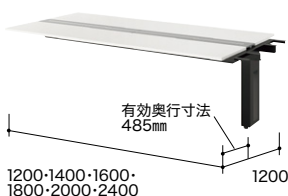

※連結型は単独ではご使用できません。基本型と組み合わせが必要です。
 ※床からの配線をセンター脚内部を通して天板まで立ち上げることができます。

D1200 タイプ

■基本型

| 外寸法 | 品番 | 価格 | | |
|------------------|-------------|--|--|--|
| | | -WH / -WS / -WSP / -WCA / -WCA / -BH / -BS / -BSO / -BCA | -WMW / -WWN / -WHP / -WSP / -WMWP / -WBT / -BMW / -WWNP / -BHP / -BSP / -BWN / -BBT / -BMWP / -BWNP | -WHP / -WSP / -WMWP / -WBT / -BMW / -WWNP / -BHP / -BSP / -BWN / -BBT / -BMWP / -BWNP |
| W1200×D1200×H720 | RXFN1212K-□ | ¥252,600 | ¥263,400 | ¥267,600 |
| W1400×D1200×H720 | RXFN1412K-□ | ¥273,300 | ¥286,500 | ¥297,500 |
| W1600×D1200×H720 | RXFN1612K-□ | ¥293,500 | ¥309,100 | ¥320,700 |
| W1800×D1200×H720 | RXFN1812K-□ | ¥303,000 | ¥321,000 | ¥333,500 |
| W2000×D1200×H720 | RXFN2012K-□ | ¥317,800 | ¥338,200 | ¥351,300 |
| W2400×D1200×H720 | RXFN2412K-□ | ¥335,800 | ¥359,800 | ¥375,500 |

※連結数は最大3連結(W720mm)迄、増連することが可能です。
 ※中央引出しは取付けできません。

■連結型

| 外寸法 | 品番 | 価格 | | |
|------------------|-------------|----------------------------|--------------------------------------|--------------------------------|
| | | -BH / -BS / -BSO / -BCA | -BMW / -BWN / -BBT / -BWN / -BBT | -BHP / -BSP / -BMWP / -BWNP |
| W1200×D1200×H720 | RXFN1212R-□ | ¥211,100 | ¥221,800 | ¥226,100 |
| W1400×D1200×H720 | RXFN1412R-□ | ¥231,800 | ¥245,000 | ¥256,000 |
| W1600×D1200×H720 | RXFN1612R-□ | ¥251,900 | ¥267,500 | ¥279,200 |
| W1800×D1200×H720 | RXFN1812R-□ | ¥261,500 | ¥279,500 | ¥291,900 |
| W2000×D1200×H720 | RXFN2012R-□ | ¥276,200 | ¥296,600 | ¥309,700 |
| W2400×D1200×H720 | RXFN2412R-□ | ¥294,200 | ¥318,100 | ¥333,800 |