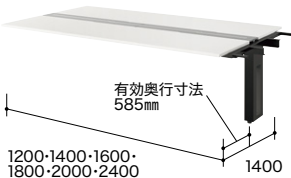

Work

両面タイプ

■連結方法

D1400 タイプ

■基本型

| 外寸法 | 品番 | 価格 | | |
|------------------|-------------|--|--|--|
| | | -WH / -WS / -WSP / -WCA / -WCA / -BH / -BS / -BSO / -BCA | -WMW / -WWN / -WHP / -WSP / -WMWP / -WBT / -BMW / -WWNP / -BHP / -BSP / -BWN / -BBT / -BMWP / -BWNP | -WHP / -WSP / -WMWP / -WBT / -BMW / -WWNP / -BHP / -BSP / -BWN / -BBT / -BMWP / -BWNP |
| W1200×D1400×H720 | RXFN1214K-□ | ¥256,100 | ¥268,100 | ¥281,600 |
| W1400×D1400×H720 | RXFN1414K-□ | ¥276,700 | ¥291,000 | ¥301,800 |
| W1600×D1400×H720 | RXFN1614K-□ | ¥297,000 | ¥313,800 | ¥324,700 |
| W1800×D1400×H720 | RXFN1814K-□ | ¥306,400 | ¥325,600 | ¥337,700 |
| W2000×D1400×H720 | RXFN2014K-□ | ¥321,300 | ¥342,900 | ¥356,000 |
| W2400×D1400×H720 | RXFN2414K-□ | ¥339,300 | ¥364,400 | ¥380,300 |

※連結数は最大3連結(W720mm)迄、増連することが可能です。

■連結型

| 外寸法 | 品番 | 価格 | | |
|------------------|-------------|----------------------------|--------------------------------------|--------------------------------|
| | | -BH / -BS / -BSO / -BCA | -BMW / -BWN / -BBT / -BWN / -BBT | -BHP / -BSP / -BMWP / -BWNP |
| W1200×D1400×H720 | RXFN1214R-□ | ¥214,300 | ¥226,300 | ¥239,800 |
| W1400×D1400×H720 | RXFN1414R-□ | ¥235,000 | ¥249,400 | ¥271,800 |
| W1600×D1400×H720 | RXFN1614R-□ | ¥255,100 | ¥271,900 | ¥292,300 |
| W1800×D1400×H720 | RXFN1814R-□ | ¥264,700 | ¥283,900 | ¥302,600 |
| W2000×D1400×H720 | RXFN2014R-□ | ¥279,500 | ¥301,000 | ¥327,400 |
| W2400×D1400×H720 | RXFN2414R-□ | ¥297,400 | ¥322,600 | ¥348,000 |