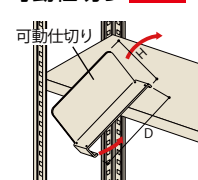

可動仕切り **NEW**

高さ (H)	奥行き (D)	品番		価格
		サングレー	マイルドホワイト	
H200	D300	NLKS20S	NLKS20S-W	¥3,200
	D450	NLKS20M	NLKS20M-W	¥3,600
H250	D300	NLKS25S	NLKS25S-W	¥3,300
	D450	NLKS25M	NLKS25M-W	¥4,000
H300	D300	NLKS30S	NLKS30S-W	¥3,500
	D450	NLKS30M	NLKS30M-W	¥4,300
H350	D300	NLKS35S	NLKS35S-W	¥3,700
	D450	NLKS35M	NLKS35M-W	¥4,600
H400	D300	NLKS40S	NLKS40S-W	¥3,800
	D450	NLKS40M	NLKS40M-W	¥4,800
H450	D300	NLKS45S	NLKS45S-W	¥4,100
	D450	NLKS45M	NLKS45M-W	¥5,100