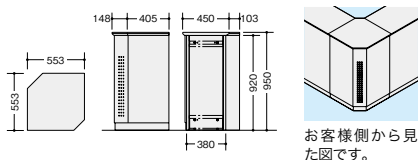

ハイカウンター (錠付・棚付タイプ) (GPN)

品番	価格				棚寸法	棚板
	-WH-W ◆ / -WS-W ◆ -BH-B ■ / -BS-B ■	-WS-BS ⊗ -BS-BS ⊗	-WMW-W ■ / -WWN-W ■ -BMW-B ■ / -BWN-B ■	-WMW-AMW ⊗ / -WWN-AWN ⊗ -BMW-AMW ⊗ / -BWN-AWN ⊗		
XC0990-□□□-□	¥130,100	¥158,400	¥135,600	¥163,900	W 895×D314	1枚
XC1290-□□□-□	¥151,200	¥191,500	¥157,900	¥198,000	W1195×D314	1枚
XC1590-□□□-□	¥163,900	¥215,100	¥171,600	¥222,800	W745 ×D314	2枚
XC1890-□□□-□	¥178,700	¥242,000	¥187,500	¥250,700	W895 ×D314	2枚

ハイカウンター (オープンタイプ) (GPN)

品番	価格				棚寸法	棚板
	-WH-W ■ / -WS-W ■ -BH-B ■ / -BS-B ■	-WS-BS ⊗ -BS-BS ⊗	-WMW-W ■ / -WWN-W ■ -BMW-B ■ / -BWN-B ■	-WMW-AMW ⊗ / -WWN-AWN ⊗ -BMW-AMW ⊗ / -BWN-AWN ⊗		
XC0990N-□□□-□	¥113,700	¥142,800	¥119,200	¥148,300	W 895×D314	2枚
XC1290N-□□□-□	¥131,800	¥172,900	¥138,300	¥179,500	W1195×D314	2枚
XC1590N-□□□-□	¥144,500	¥196,500	¥152,300	¥204,200	W 745×D314	4枚
XC1890N-□□□-□	¥159,000	¥223,200	¥167,700	¥231,900	W 895×D314	4枚

外ハイコーナー (90°) (GPN)

- XCR9090-□□□-□ ¥182,400
 - WH-W ◆ / -WS-W ◆
 - BH-B ⊗ / -BS-B ⊗
 - XCR9090-□□□-□ ¥219,200
 - WS-BS ⊗ / -BS-BS ⊗
 - XCR9090-□□□-□ ¥187,500
 - WMW-W ⊗ / -WWN-W ⊗
 - BMW-B ⊗ / -BWN-B ⊗
 - XCR9090-□□□-□ ¥224,400
 - WMW-AMW ⊗ / -WWN-AWN ⊗
 - BMW-AMW ⊗ / -BWN-AWN ⊗
- 外寸法 / H950

内ハイコーナー (90°) (GPN)

- XCR9091-□□□-□ ¥182,400
 - WH-W ⊗ / -WS-W ⊗
 - BH-B ⊗ / -BS-B ⊗
 - XCR9091-□□□-□ ¥219,200
 - WS-BS ⊗ / -BS-BS ⊗
 - XCR9091-□□□-□ ¥187,500
 - WMW-W ⊗ / -WWN-W ⊗
 - BMW-B ⊗ / -BWN-B ⊗
 - XCR9091-□□□-□ ¥224,400
 - WMW-AMW ⊗ / -WWN-AWN ⊗
 - BMW-AMW ⊗ / -BWN-AWN ⊗
- 外寸法 / H950