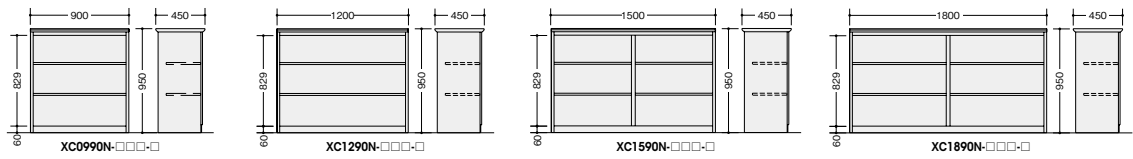

ハイカウンター (錠付・総扉タイプ) (GPN)

品番	価格				棚寸法	棚板
	-WH-W ◆ / -WS-W ◆ -BH-B ■ / -BS-B ■	-WS-BS ⊗ -BS-BS ⊗	-WMW-W ■ / -WWN-W ■ -BMW-B ■ / -BWN-B ■	-WMW-AMW ⊗ / -WWN-AWN ⊗ -BMW-AMW ⊗ / -BWN-AWN ⊗		
XC0990A-□□□-□	¥119,300 (-WH-W ◆)	¥148,200	¥124,800	¥153,700	W 895×D314	2枚
XC1290A-□□□-□	¥139,000	¥179,800	¥145,600	¥186,400	W1195×D314	2枚
XC1590A-□□□-□	¥151,900 (-WH-W ◆)	¥203,700	¥159,600	¥211,300	W 745×D314	4枚
XC1890A-□□□-□	¥166,000	¥229,900	¥174,800	¥238,600	W 895×D314	4枚

ハイカウンター (錠付・棚付タイプ) (GPN)

品番	価格				棚寸法	棚板
	-WH-W ◆ / -WS-W ◆ -BH-B ■ / -BS-B ■	-WS-BS ⊗ -BS-BS ⊗	-WMW-W ■ / -WWN-W ■ -BMW-B ■ / -BWN-B ■	-WMW-AMW ⊗ / -WWN-AWN ⊗ -BMW-AMW ⊗ / -BWN-AWN ⊗		
XC0990-□□□-□	¥130,100	¥158,400	¥135,600	¥163,900	W 895×D314	1枚
XC1290-□□□-□	¥151,200	¥191,500	¥157,900	¥198,000	W1195×D314	1枚
XC1590-□□□-□	¥163,900	¥215,100	¥171,600	¥222,800	W745 ×D314	2枚
XC1890-□□□-□	¥178,700	¥242,000	¥187,500	¥250,700	W895 ×D314	2枚

ハイカウンター (オープンタイプ) (GPN)

品番	価格				棚寸法	棚板
	-WH-W ■ / -WS-W ■ -BH-B ■ / -BS-B ■	-WS-BS ⊗ -BS-BS ⊗	-WMW-W ■ / -WWN-W ■ -BMW-B ■ / -BWN-B ■	-WMW-AMW ⊗ / -WWN-AWN ⊗ -BMW-AMW ⊗ / -BWN-AWN ⊗		
XC0990N-□□□-□	¥113,700	¥142,800	¥119,200	¥148,300	W 895×D314	2枚
XC1290N-□□□-□	¥131,800	¥172,900	¥138,300	¥179,500	W1195×D314	2枚
XC1590N-□□□-□	¥144,500	¥196,500	¥152,300	¥204,200	W 745×D314	4枚
XC1890N-□□□-□	¥159,000	¥223,200	¥167,700	¥231,900	W 895×D314	4枚

外ハイコーナー (90°) (GPN)

- XCR9090-□□□-□ ¥182,400
 - WH-W ◆ / -WS-W ◆
 - BH-B ⊗ / -BS-B ⊗
 - XCR9090-□□□-□ ¥219,200
 - WS-BS ⊗ / -BS-BS ⊗
 - XCR9090-□□□-□ ¥187,500
 - WMW-W ⊗ / -WWN-W ⊗
 - BMW-B ⊗ / -BWN-B ⊗
 - XCR9090-□□□-□ ¥224,400
 - WMW-AMW ⊗ / -WWN-AWN ⊗
 - BMW-AMW ⊗ / -BWN-AWN ⊗
- 外寸法 / H950