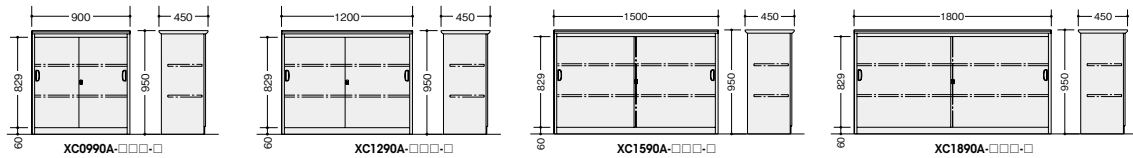

ハイカウンター (錠付・総扉タイプ) (GPN)

品番	価格				棚寸法	棚板
	-WH-W ◆ / -WS-W ◆ -BH-B ■ / -BS-B ■	-WS-BS ⊗ -BS-BS ⊗	-WMW-W ■ / -WWN-W ■ -BMW-B ■ / -BWN-B ■	-WMW-AMW ⊗ / -WWN-AWN ⊗ -BMW-AMW ⊗ / -BWN-AWN ⊗		
XC0990A-□□□-□	¥119,300 (-WH-W ◆)	¥148,200	¥124,800	¥153,700	W 895×D314	2枚
XC1290A-□□□-□	¥139,000	¥179,800	¥145,600	¥186,400	W1195×D314	2枚
XC1590A-□□□-□	¥151,900 (-WH-W ◆)	¥203,700	¥159,600	¥211,300	W 745×D314	4枚
XC1890A-□□□-□	¥166,000	¥229,900	¥174,800	¥238,600	W 895×D314	4枚

ハイカウンター (錠付・棚付タイプ) (GPN)

品番	価格				棚寸法	棚板
	-WH-W ◆ / -WS-W ◆ -BH-B ■ / -BS-B ■	-WS-BS ⊗ -BS-BS ⊗	-WMW-W ■ / -WWN-W ■ -BMW-B ■ / -BWN-B ■	-WMW-AMW ⊗ / -WWN-AWN ⊗ -BMW-AMW ⊗ / -BWN-AWN ⊗		
XC0990-□□□-□	¥130,100	¥158,400	¥135,600	¥163,900	W 895×D314	1枚
XC1290-□□□-□	¥151,200	¥191,500	¥157,900	¥198,000	W1195×D314	1枚
XC1590-□□□-□	¥163,900	¥215,100	¥171,600	¥222,800	W745 ×D314	2枚
XC1890-□□□-□	¥178,700	¥242,000	¥187,500	¥250,700	W895 ×D314	2枚

ハイカウンター (オープンタイプ) (GPN)

品番	価格				棚寸法	棚板
	-WH-W ■ / -WS-W ■ -BH-B ■ / -BS-B ■	-WS-BS ⊗ -BS-BS ⊗	-WMW-W ■ / -WWN-W ■ -BMW-B ■ / -BWN-B ■	-WMW-AMW ⊗ / -WWN-AWN ⊗ -BMW-AMW ⊗ / -BWN-AWN ⊗		
XC0990N-□□□-□	¥113,700	¥142,800	¥119,200	¥148,300	W 895×D314	2枚
XC1290N-□□□-□	¥131,800	¥172,900	¥138,300	¥179,500	W1195×D314	2枚
XC1590N-□□□-□	¥144,500	¥196,500	¥152,300	¥204,200	W 745×D314	4枚
XC1890N-□□□-□	¥159,000	¥223,200	¥167,700	¥231,900	W 895×D314	4枚