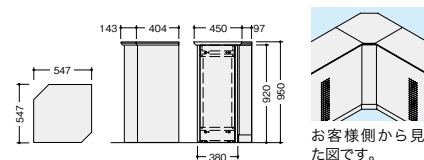

ハイカウンター (錠付・棚付タイプ) (GPN)

品番	価格				棚寸法	棚板
	-WH-W ◆ / -WS-W ◆ -BH-B ■ / -BS-B ■	-WS-BS ⊗ -BS-BS ⊗	-WMW-W ■ / -WWN-W ■ -BMW-B ■ / -BWN-B ■	-WMW-AMW ⊗ / -WWN-AWN ⊗ -BMW-AMW ⊗ / -BWN-AWN ⊗		
XC0990-□□□-□	¥130,100	¥158,400	¥135,600	¥163,900	W 895×D314	1枚
XC1290-□□□-□	¥151,200	¥191,500	¥157,900	¥198,000	W1195×D314	1枚
XC1590-□□□-□	¥163,900	¥215,100	¥171,600	¥222,800	W745 ×D314	2枚
XC1890-□□□-□	¥178,700	¥242,000	¥187,500	¥250,700	W895 ×D314	2枚

ハイカウンター (オープンタイプ) (GPN)

品番	価格				棚寸法	棚板
	-WH-W ■ / -WS-W ■ -BH-B ■ / -BS-B ■	-WS-BS ⊗ -BS-BS ⊗	-WMW-W ■ / -WWN-W ■ -BMW-B ■ / -BWN-B ■	-WMW-AMW ⊗ / -WWN-AWN ⊗ -BMW-AMW ⊗ / -BWN-AWN ⊗		
XC0990N-□□□-□	¥113,700	¥142,800	¥119,200	¥148,300	W 895×D314	2枚
XC1290N-□□□-□	¥131,800	¥172,900	¥138,300	¥179,500	W1195×D314	2枚
XC1590N-□□□-□	¥144,500	¥196,500	¥152,300	¥204,200	W 745×D314	4枚
XC1890N-□□□-□	¥159,000	¥223,200	¥167,700	¥231,900	W 895×D314	4枚

外ハイコーナー (90°) (GPN)

- XCR9090-□□□-□ ¥182,400
 - WH-W ◆ / -WS-W ◆
 - BH-B ⊗ / -BS-B ⊗
 - XCR9090-□□□-□ ¥219,200
 - WS-BS ⊗ / -BS-BS ⊗
 - XCR9090-□□□-□ ¥187,500
 - WMW-W ⊗ / -WWN-W ⊗
 - BMW-B ⊗ / -BWN-B ⊗
 - XCR9090-□□□-□ ¥224,400
 - WMW-AMW ⊗ / -WWN-AWN ⊗
 - BMW-AMW ⊗ / -BWN-AWN ⊗
- 外寸法 / H950

内ハイコーナー (90°) (GPN)

- XCR9091-□□□-□ ¥182,400
 - WH-W ⊗ / -WS-W ⊗
 - BH-B ⊗ / -BS-B ⊗
 - XCR9091-□□□-□ ¥219,200
 - WS-BS ⊗ / -BS-BS ⊗
 - XCR9091-□□□-□ ¥187,500
 - WMW-W ⊗ / -WWN-W ⊗
 - BMW-B ⊗ / -BWN-B ⊗
 - XCR9091-□□□-□ ¥224,400
 - WMW-AMW ⊗ / -WWN-AWN ⊗
 - BMW-AMW ⊗ / -BWN-AWN ⊗
- 外寸法 / H950