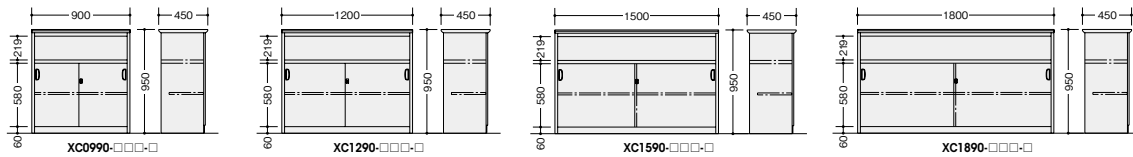

ハイカウンター (錠付・総扉タイプ) (GPN)

品番	価格				棚寸法	棚板
	-WH-W ◆ / -WS-W ◆ -BH-B ■ / -BS-B ■	-WS-BS ⊗ -BS-BS ⊗	-WMW-W ■ / -WWN-W ■ -BMW-B ■ / -BWN-B ■	-WMW-AMW ⊗ / -WWN-AWN ⊗ -BMW-AMW ⊗ / -BWN-AWN ⊗		
XC0990A-□□□-□	¥119,300 (-WH-W ◆)	¥148,200	¥124,800	¥153,700	W 895×D314	2枚
XC1290A-□□□-□	¥139,000	¥179,800	¥145,600	¥186,400	W1195×D314	2枚
XC1590A-□□□-□	¥151,900 (-WH-W ◆)	¥203,700	¥159,600	¥211,300	W 745×D314	4枚
XC1890A-□□□-□	¥166,000	¥229,900	¥174,800	¥238,600	W 895×D314	4枚

ハイカウンター (錠付・棚付タイプ) (GPN)

品番	価格				棚寸法	棚板
	-WH-W ◆ / -WS-W ◆ -BH-B ■ / -BS-B ■	-WS-BS ⊗ -BS-BS ⊗	-WMW-W ■ / -WWN-W ■ -BMW-B ■ / -BWN-B ■	-WMW-AMW ⊗ / -WWN-AWN ⊗ -BMW-AMW ⊗ / -BWN-AWN ⊗		
XC0990-□□□-□	¥130,100	¥158,400	¥135,600	¥163,900	W 895×D314	1枚
XC1290-□□□-□	¥151,200	¥191,500	¥157,900	¥198,000	W1195×D314	1枚
XC1590-□□□-□	¥163,900	¥215,100	¥171,600	¥222,800	W745 ×D314	2枚
XC1890-□□□-□	¥178,700	¥242,000	¥187,500	¥250,700	W895 ×D314	2枚

ハイカウンター (オープンタイプ) (GPN)

品番	価格				棚寸法	棚板
	-WH-W ■ / -WS-W ■ -BH-B ■ / -BS-B ■	-WS-BS ⊗ -BS-BS ⊗	-WMW-W ■ / -WWN-W ■ -BMW-B ■ / -BWN-B ■	-WMW-AMW ⊗ / -WWN-AWN ⊗ -BMW-AMW ⊗ / -BWN-AWN ⊗		
XC0990N-□□□-□	¥113,700	¥142,800	¥119,200	¥148,300	W 895×D314	2枚
XC1290N-□□□-□	¥131,800	¥172,900	¥138,300	¥179,500	W1195×D314	2枚
XC1590N-□□□-□	¥144,500	¥196,500	¥152,300	¥204,200	W 745×D314	4枚
XC1890N-□□□-□	¥159,000	¥223,200	¥167,700	¥231,900	W 895×D314	4枚

外ハイコーナー (90°) (GPN)

- XCR9090-□□□-□ ¥182,400
 - WH-W ◆ / -WS-W ◆
 - BH-B ⊗ / -BS-B ⊗
 - XCR9090-□□□-□ ¥219,200
 - WS-BS ⊗ / -BS-BS ⊗
 - XCR9090-□□□-□ ¥187,500
 - WMW-W ⊗ / -WWN-W ⊗
 - BMW-B ⊗ / -BWN-B ⊗
 - XCR9090-□□□-□ ¥224,400
 - WMW-AMW ⊗ / -WWN-AWN ⊗
 - BMW-AMW ⊗ / -BWN-AWN ⊗
- 外寸法 / H950