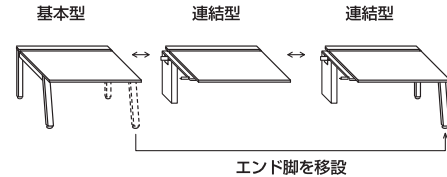

Work

片面タイプ

■基本型

D700 タイプ

■基本型

外寸法	品番	価格			
		-WH ● / -WS ■ -BH ● / -BS ■	-WMW ■ / -WWN ● -BMW ■ / -BWN ●		
W1200×D715×H720	RXFN1207MK-□	¥154,900	¥160,900		
W1400×D715×H720	RXFN1407MK-□	¥170,100	¥177,100		
W1600×D715×H720	RXFN1607MK-□	¥178,300	¥186,300		
W1800×D715×H720	RXFN1807MK-□	¥186,500	¥195,500		
W2000×D715×H720	RXFN2007MK-□	¥198,800	¥208,800		
W2400×D715×H720	RXFN2407MK-□	¥211,100	¥223,100		