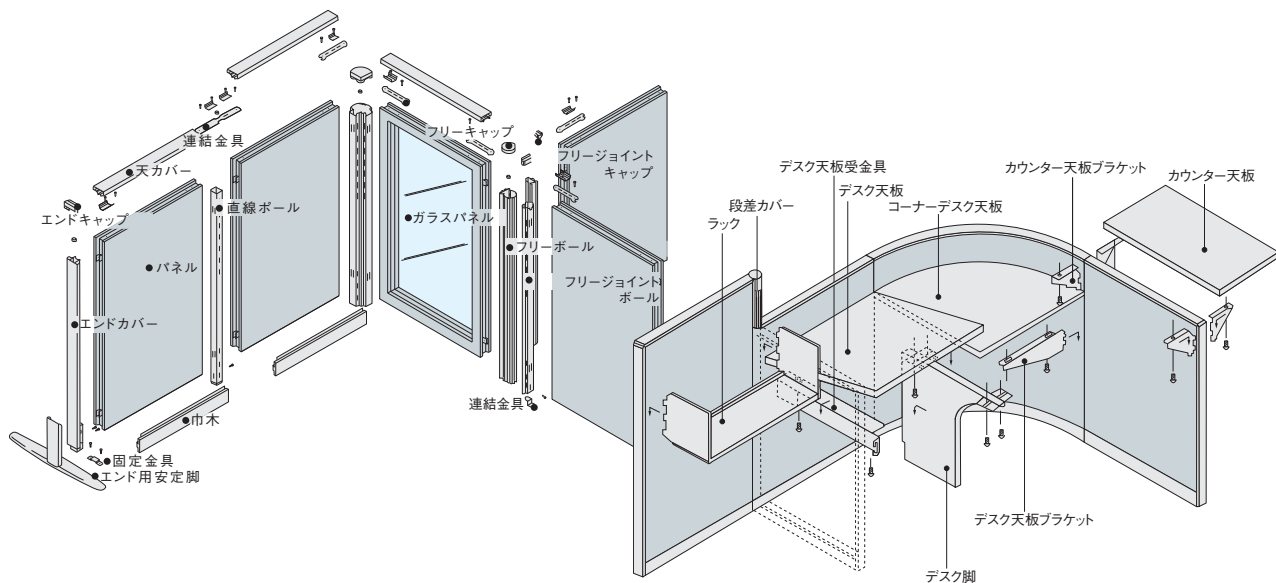

■構造図

Rガラスパネル (5mm厚透明ガラス) ㊦

| 全面ガラス (R700) ㊦   |            |          |
|------------------|------------|----------|
| H                | 品番         | 価格       |
| 1200             | BPG-12R7   | ¥365,300 |
| 1350             | BPG-13R7   | ¥376,700 |
| 1500             | BPG-15R7   | ¥398,200 |
| 1800             | BPG-18R7   | ¥428,400 |
| 1950             | BPG-19R7   | ¥468,600 |
| 2100             | BPG-21R7   | ¥514,200 |
| ガラス・塗装 (R700) ㊦  |            |          |
| 1500             | BGP-15R7-□ | ¥473,900 |
| 1800             | BGP-18R7-□ | ¥491,700 |
| 1950             | BGP-19R7-□ | ¥594,000 |
| 2100             | BGP-21R7-□ | ¥657,100 |
| ガラス・布張り (R700) ㊦ |            |          |
| 1500             | BGC-15R7-□ | ¥495,300 |
| 1800             | BGC-18R7-□ | ¥504,300 |
| 1950             | BGC-19R7-□ | ¥624,700 |
| 2100             | BGC-21R7-□ | ¥682,700 |
| 全面ガラス (R450) ㊦   |            |          |
| 1200             | BPG-12R4   | ¥348,300 |
| 1350             | BPG-13R4   | ¥353,600 |
| 1500             | BPG-15R4   | ¥388,100 |
| 1800             | BPG-18R4   | ¥420,800 |
| 1950             | BPG-19R4   | ¥455,900 |
| 2100             | BPG-21R4   | ¥501,000 |
| ガラス・塗装 (R450) ㊦  |            |          |
| 1500             | BGP-15R4-□ | ¥441,300 |
| 1800             | BGP-18R4-□ | ¥472,400 |
| 1950             | BGP-19R4-□ | ¥578,800 |
| 2100             | BGP-21R4-□ | ¥639,900 |
| ガラス・布張り (R450) ㊦ |            |          |
| 1500             | BGC-15R4-□ | ¥460,900 |
| 1800             | BGC-18R4-□ | ¥502,400 |
| 1950             | BGC-19R4-□ | ¥607,200 |
| 2100             | BGC-21R4-□ | ¥665,100 |